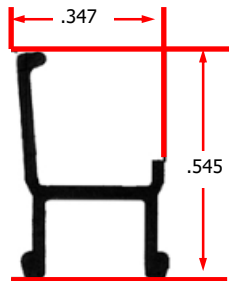

109-599
 Insulated window vent track
 (Double felt) Sold by the foot

N-6900 Track
 3' section

N-1600 Track
 3' section

N-1900 Track
 3' section

Touch up paint pens
 For window frames
#Z-498 Black
#Z-498-W White