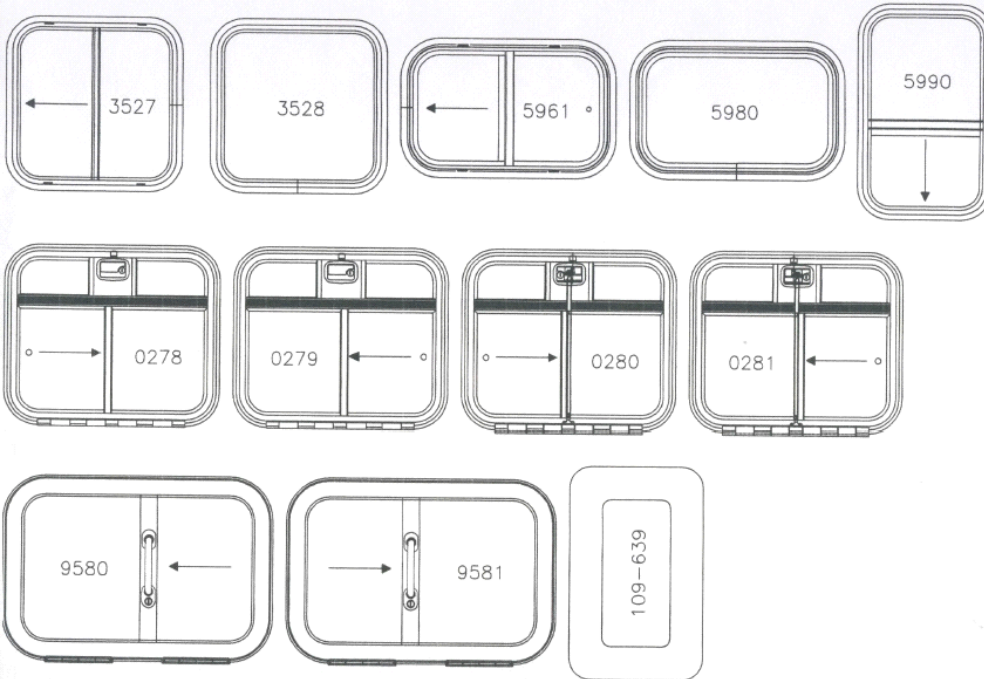

HEHR HORSE TRAILER WINDOWS

SOME STYLES MAY BE NO LONGER AVAILABLE SO PLEASE CALL FOR LATEST INFORMATION ON STYLES STILL BEING MADE

No Screen, Outside Latch

Inside Screen, Inside Latch

Inside Screen, Weep Slots with Plugs & Installation Spacers Top & Bottom. Inside Latch