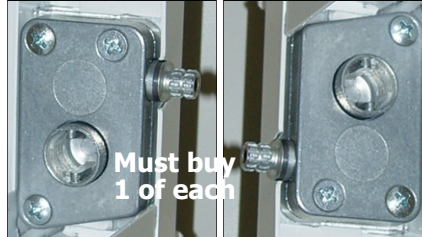

LCI - KINRO WINDOW PARTS

RF02023-1 E-RING

RM07100-02 WHITE
RM07100-03 BLK

008-192 RH OPERATOR Viewed from inside

RM02007 RH SPRING
RM02008 LH SPRING
(Viewed from inside)

RS07014 LINK ARM

008-191 LH OPERATOR Viewed from