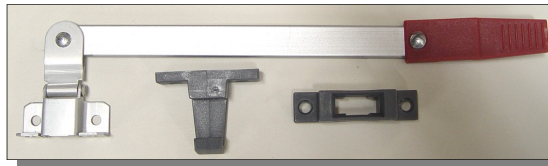

110-238
Square
Screen corner
Black or white

008-191
operator

008-192
operator

010-210 L
Hinge bracket

010-210 R
Hinge bracket

8730-30 HEHR

008-220

**Must buy
1 of each**