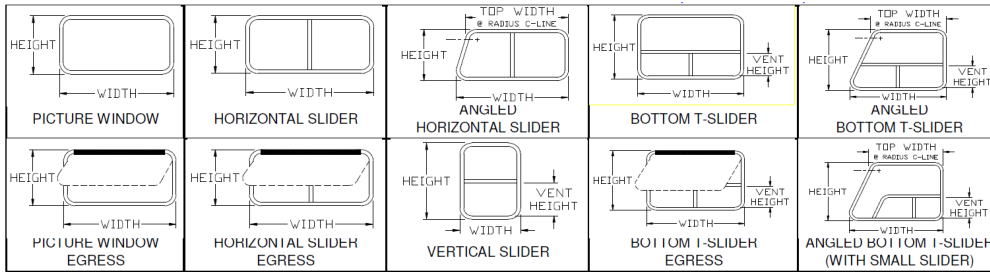

725-02-2

726-02-2

924-BLK

928-60

944-BLK

SE-GI WINDOWS & PARTS

We can have replacement windows made for the SE-GI brand Mexican windows.
**ALL SE-GI WINDOWS HAVE A PART NUMBER ON THE BACKSIDE OF THE WINDOW FRAME.
 YOU NEED TO REMOVE THE WINDOW TO SEE IT.**