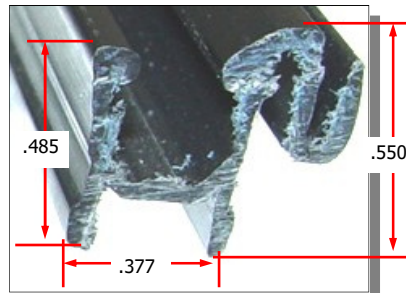

N-1600 Track
3' section