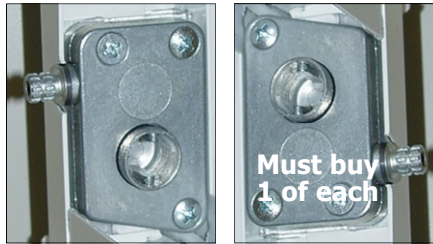

008-192 RH OPERATOR Viewed from inside