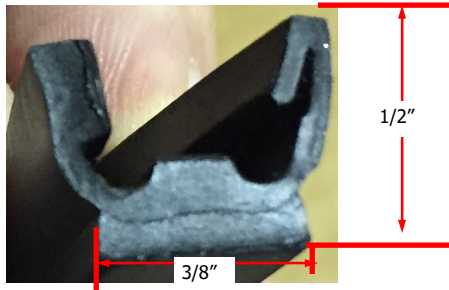

009-157
Door screen spline

009-057
Vent seal 3500 series

109-818

110-236

109-884-19
Gasket for 6400 series vents

109-441
Gasket W/ ADHESIVE

HEHR WINDOW PARTS

009-984 VENT TRACK
Now NOT-flocked. Sold per foot.
009-984S with slots in track. Sold per foot.