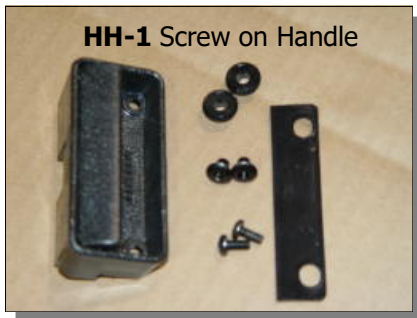

HEHR WINDOW PARTS

NEW style