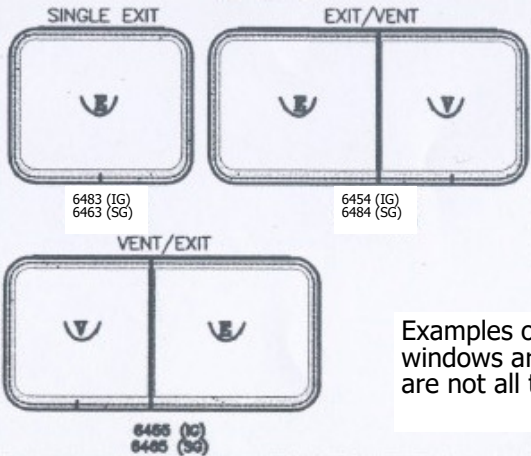

7669

RIGHT ROADSIDE

7678

7679

7680

7682

Visit our **HUGE** web site of replacement windows and parts!
www.parkin-acc.com 1-800-637-8938

HEHR FRAMELESS STYLE RV WINDOWS