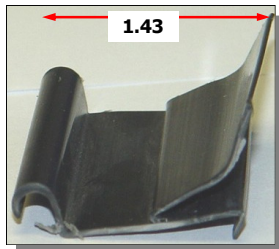

007-151 L or R spring

Must buy 1 of each

RS07002-?? Torque Tube only
measure tube & call us

109-467
Anti-rattle clip

109-185
Screen clip-top

010-921
Screen clip (5900's)

OLD LATCH
Now Use ones below

109-184
Screen clip-bottom