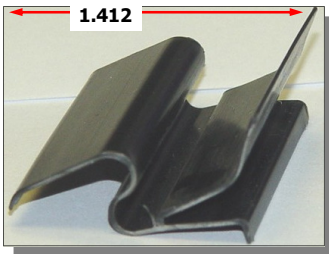

007-151 L or R spring

Must buy 1 of each

RS07002-?? Torque Tube only
measure tube & call us

109-467
Anti-rattle clip

109-185
Screen clip-top

010-921
Screen clip (5900's)

OLD LATCH
Now Use ones below

109-184
Screen clip-bottom