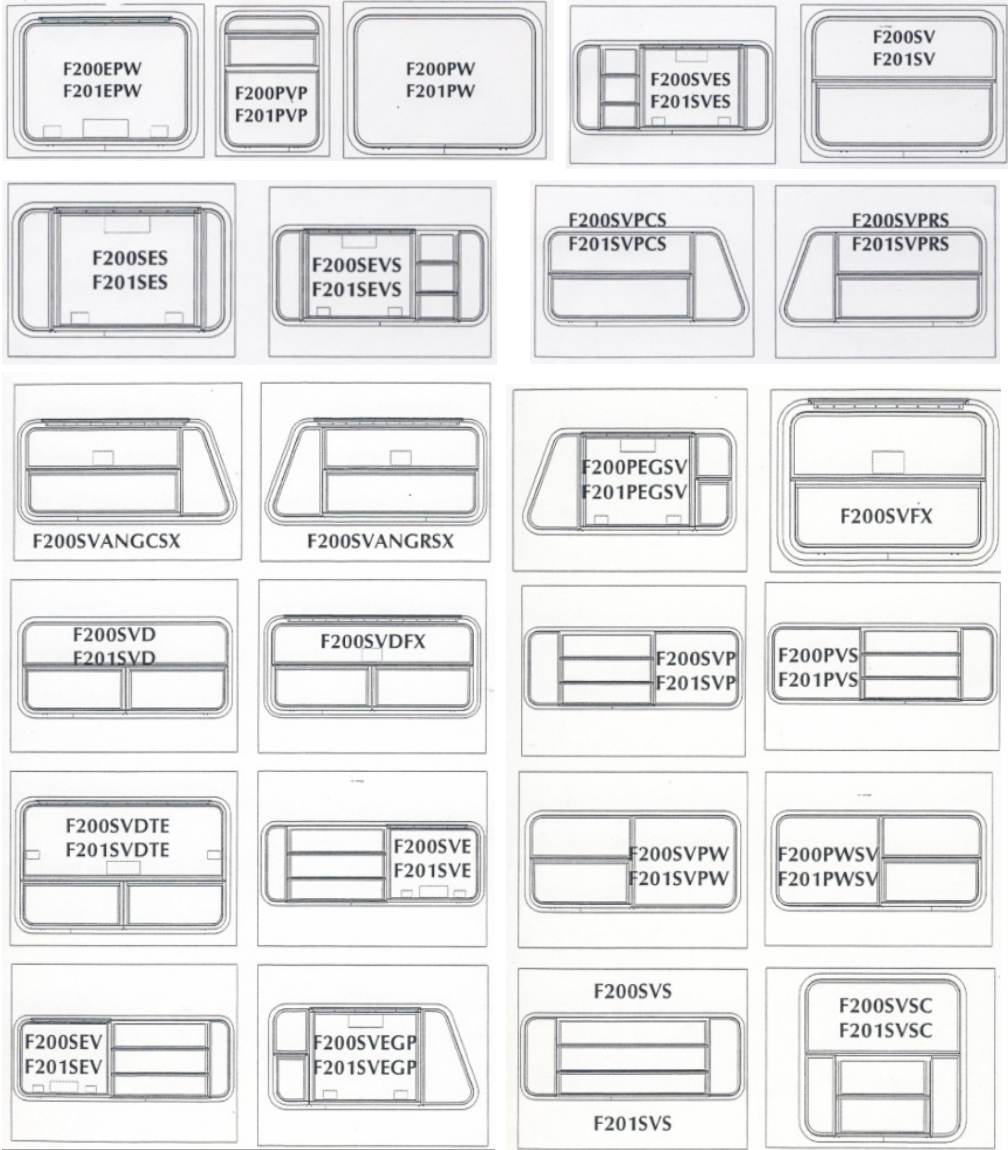

These drawings are for reference only. You may see the style similar to the one you want to replace. Use these as a guide to describe to us what your window may look like and we will be happy to assist you.