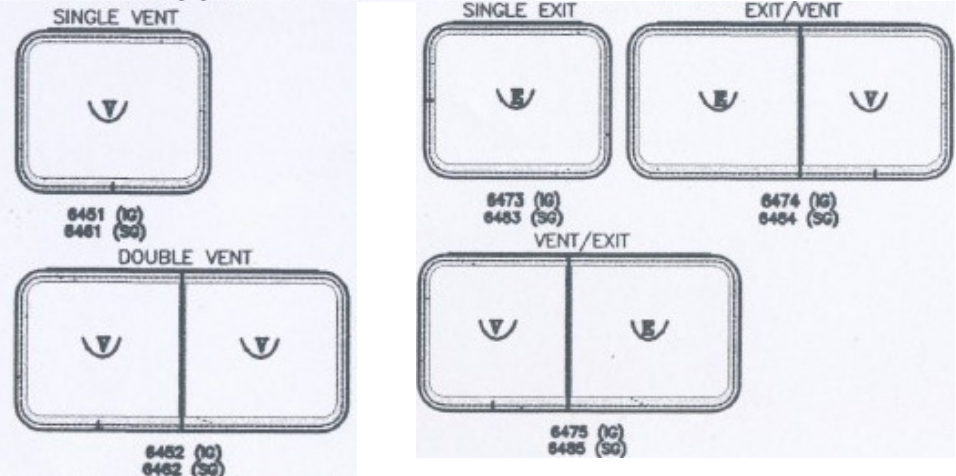

Examples of the FRAMELESS style windows are shown here. These are not all the styles available.

CARGO VAN WINDOWS - NISSAN

NISSAN NV FULL SIZE	FIXED WINDOW	VENTED WINDOW	INSTALL KIT
DRIVER FRONT	H6499-0223	H6499-0231	TL-X1333-KIT
DRIVER SIDE QUARTER	H6499-0224	H6499-0232	TL-X1333-KIT
PASS SIDE SLID- ER DOOR	H6499-0225	H6499-0233	TL-X1333-KIT
PASS SIDE REAR QUARTER	H6499-0226	H6499-0234	TL-X1333-KIT
DRIVER SIDE REAR DOOR	H0798	N/A	GLUE IN
PASS SIDE REAR DOOR	H0799	N/A	GLUE IN
NISSAN NV 200 SERIES	FIXED WINDOW	VENTED WINDOW	INSTALL KIT
DRIVER SIDE SLIDER DOOR	H5599-0046	N/A	TL-X1333-KIT
DRIVER SIDE REAR QUARTER	H5599-0047	N/A	TL-X1333-KIT
PASS SIDE SLIDER DOOR	H5599-0044	N/A	TL-X1333-KIT
PASS SIDE REAR QUARTER	H5599-0045	N/A	TL-X1333-KIT
DRIVER SIDE 40 REAR DOOR	NNV09-US-LBP	N/A	GLUE IN
PASS SIDE 60 REAR DOOR	NNV09-US-RBP	N/A	GLUE IN