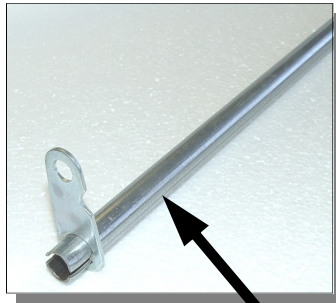

RS07002-?? Torque Tube only
measure tube & call us