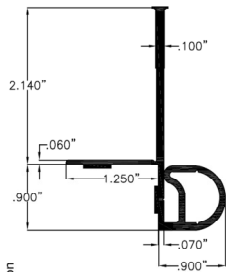

3M ST1200 Adhesive

CS-ZJR-FNS-75

Flip N Seal
With 3M adhesive
75' roll
Also, sold by the foot

Our very popular universal style slide out seal can be used in many different ways to apply to almost any application!