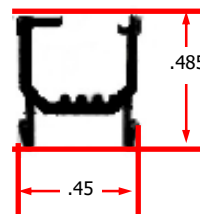

009-956
Vent track
For VL 6985 series
3/16" glass, 3' section