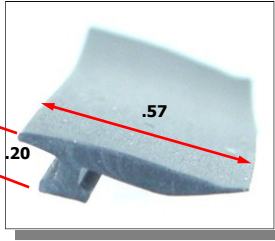

#I (009-421)
Sweep seal