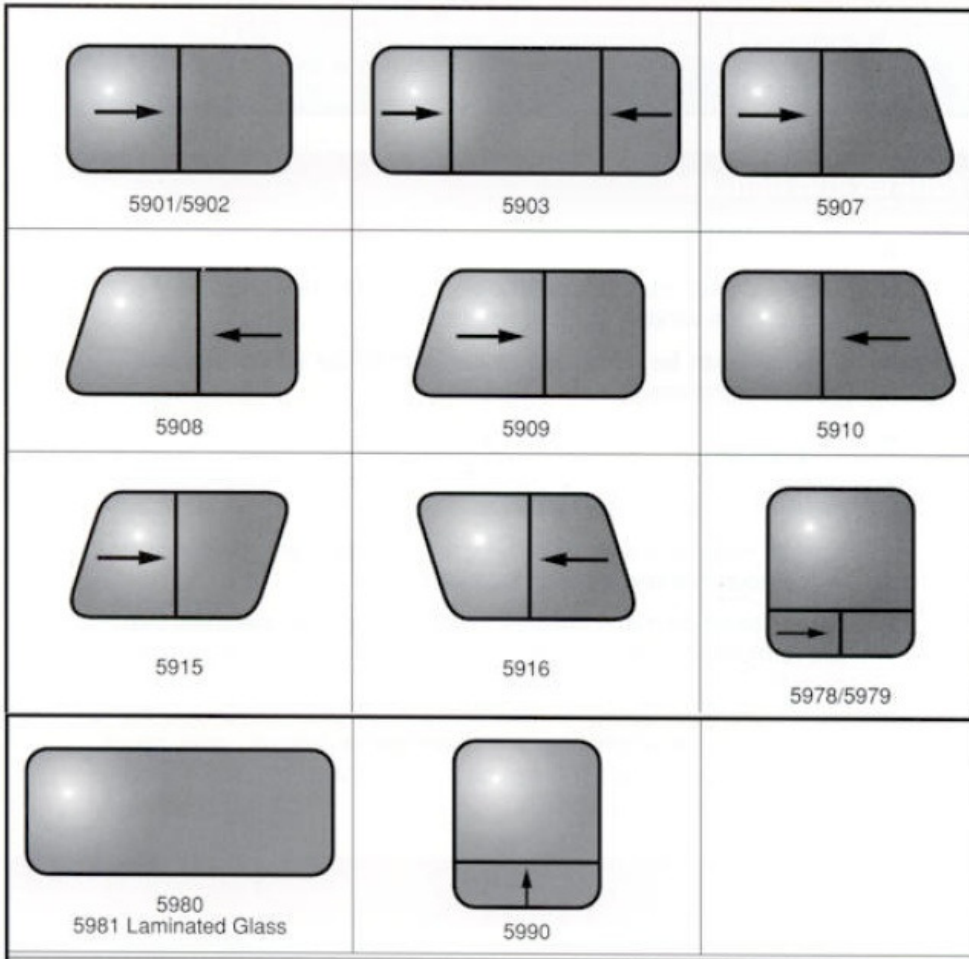

HEHR RV WINDOWS

Pull window out and get part number from backside of the frame.