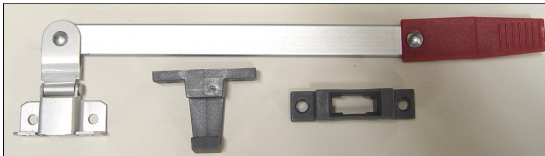

- 4 Sizes of Arms**
- 008-235** 2.5"
 - 008-227** 4"
 - 008-228** 7"
 - 008-229** 9.5"

C4269020200
Anti rattle clip

RS07002-??
Torque Tube only
measure tube & call us

RM0-8590-1

C5446540100

C5580540000
9.5" LONG HANDLE-RED END 10 13/16" TIP/TIP