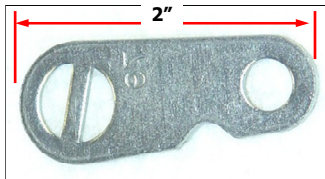

008-223

Knob **110-061**
Screw **002-656**
Washer **002-769**

5600-44 2" Link arm

7900-19 3-3/4" Link Arm

008-221 2" Torque arm

008-222 4" Torque Arm

010-209
Bushing

H4300-47
Bus window latch