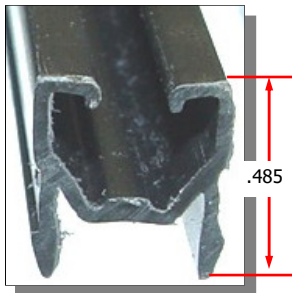

N-6900 Track
3' section