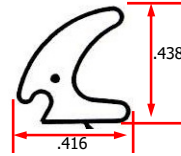

RV08523-02 WHITE
RV08523-03 BLACK