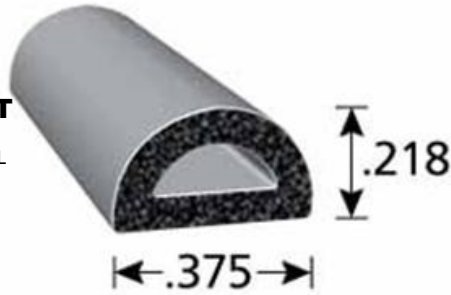

TL-X1333HT

"D" SHAPED SEAL
WITH 3M ADHESIVE
500' ROLL