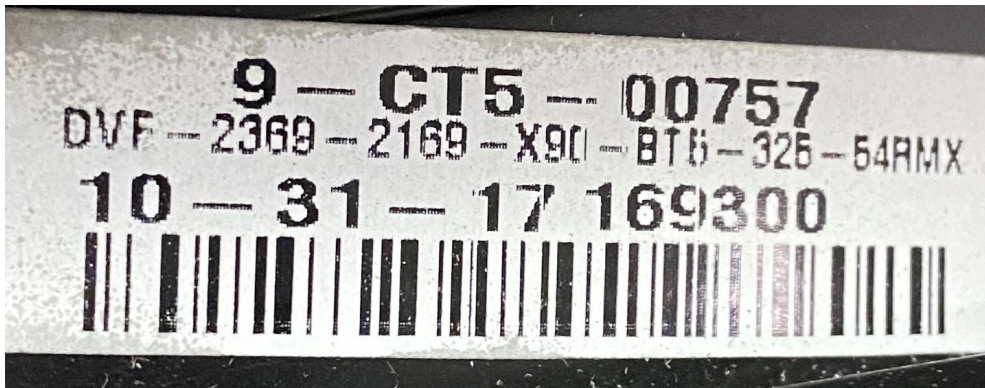

DUAL PANE

COMING SOON!
BAGGAGE DOORS, PATIO AWNINGS,
SLIDEOUT AWNINGS, WINDOW AWNINGS
DOORS

FLUSH MOUNT SERIES

ELITE SERIES

The part number for the window is located on the backside of the window frame.

You MUST pull the window out to see it!