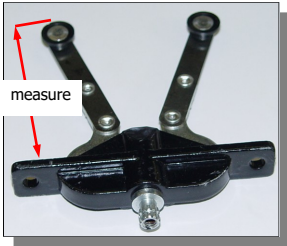

Must buy 1 of each

008-191
operator

008-192
operator

measure

C5445220100 WHITE
SHORT SHAFT
C5445220131 WHITE
1" SHAFT

010-210 L
Hinge bracket

Must buy 1 of each

010-210 R
Hinge bracket