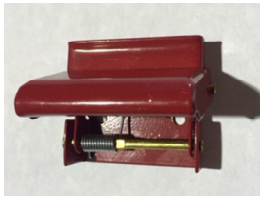

HEHR WINDOW PARTS

7928-33
CATCH FOR
010-302