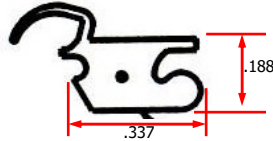

RV02045-02 WHITE
RV02045-03 BLACK