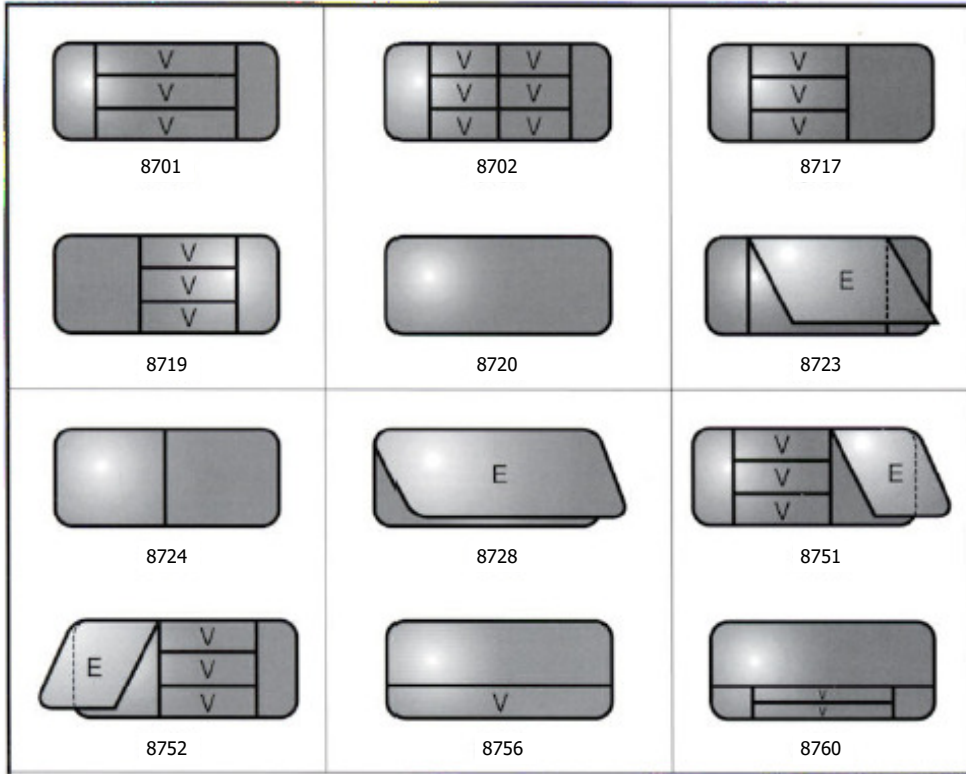

HEHR RV WINDOWS

These drawings are for reference only. You may see the style similar to the one you want to replace. Use these as a guide to describe to us what your window may look like and we will be happy to assist you. **NOT ALL OF THIS SERIES ARE AVAILABLE.**

Visit our HUGE web site of replacement windows and parts!
www.parkin-acc.com 1-800-637-8938