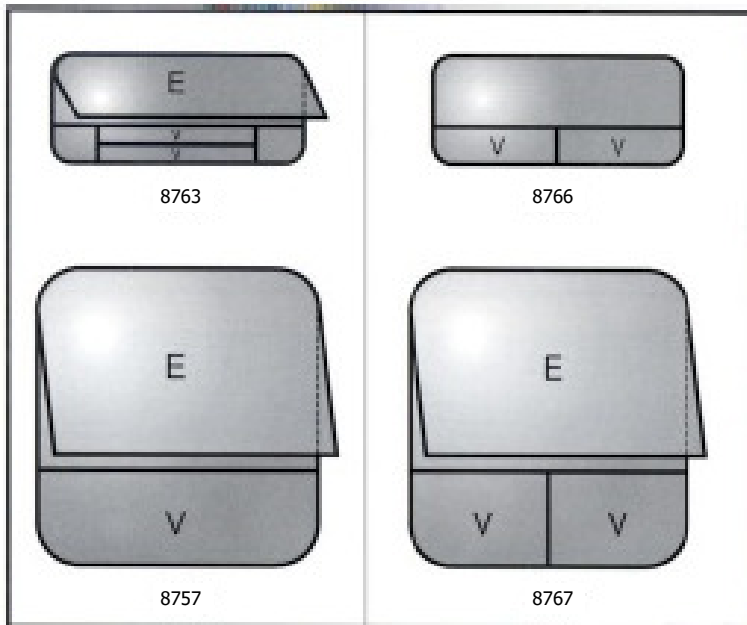

HEHR RV WINDOWS

These drawings are for reference only. You may see the style similar to the one you want to replace. Use these as a guide to describe to us what your window may look like and we will be happy to assist you. **NOT ALL OF THIS SERIES ARE AVAILABLE.**

Visit our HUGE web site of replacement windows and parts!
www.parkin-acc.com 1-800-637-8938