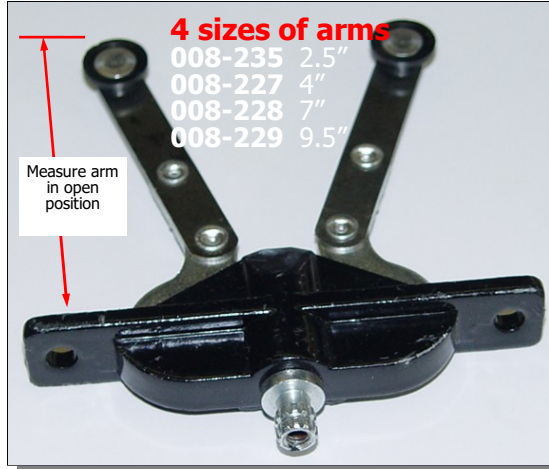

110-238
Square
Screen corner
Black or white

008-191
operator

008-192
operator

010-210 L
Hinge bracket

010-210 R
Hinge bracket

8730-30 HEHR

008-220

**Must buy
1 of each**