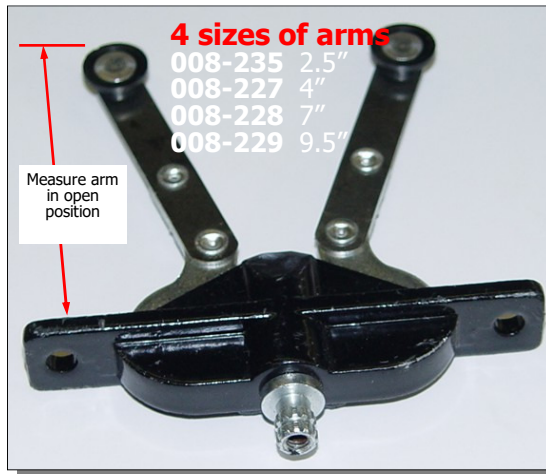

4 sizes of arms

- 008-235 2.5"
- 008-227 4"
- 008-228 7"
- 008-229 9.5"

Measure arm
in open
position