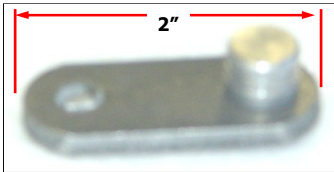

5600-44 2" Link arm