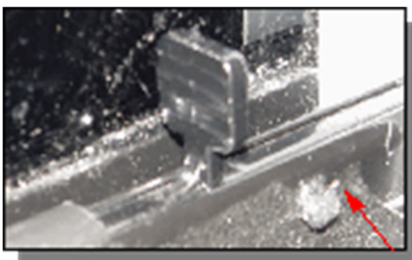

NOT REPLACEABLE